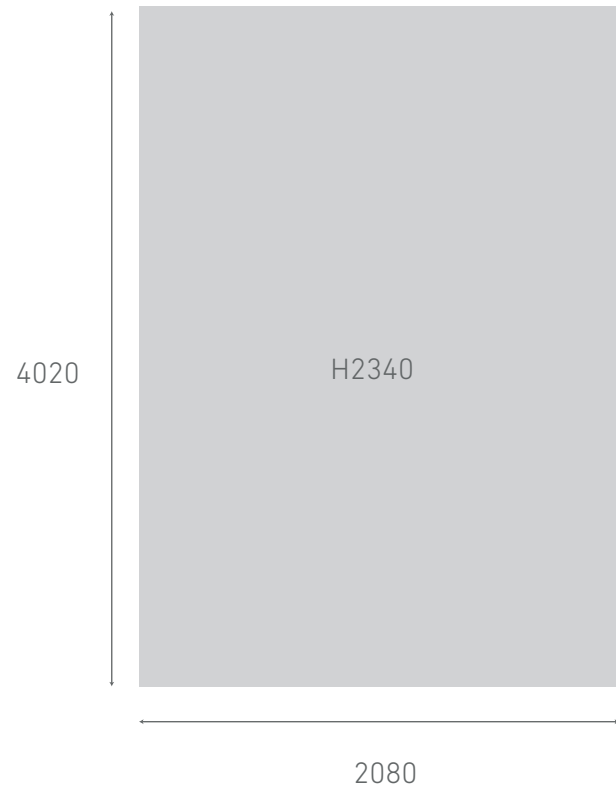

■ 駐車スペース

※1台分のサイズです。

※全棟で2台分のご用意がございます。ご利用は決定順になりますので、あらかじめご了承ください。

STUDIO ESKE

〒153-0064 東京都目黒区下目黒3-7-22 3F 9:00AM-20:00PM 03-6451-0850 / info@fotom-inc.jp (FOTOM STUDIO GROUP)

※計測方法によりサイズには若干の誤差がある場合がございます。ご不明点がございましたらお問い合わせください。