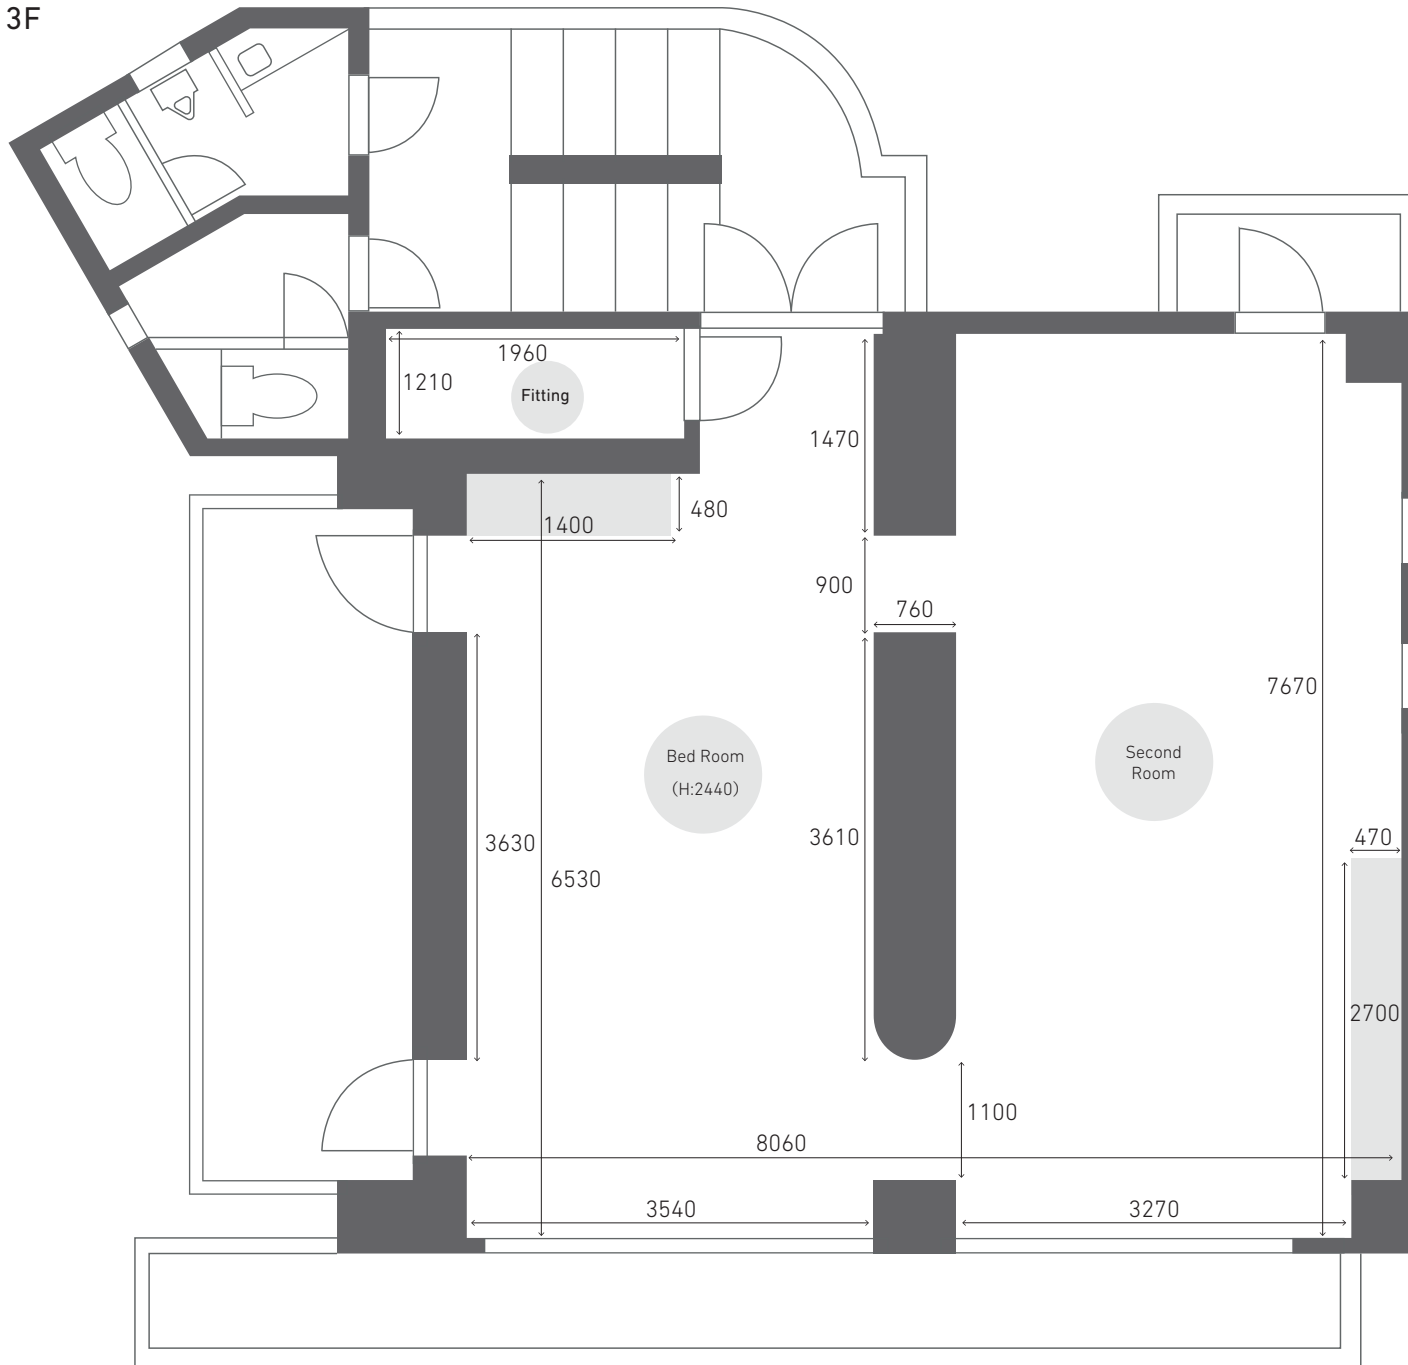

STUDIO OSK

size detail

STUDIO OSK - 1F

STUDIO OSK - 2F

STUDIO OSK - 3F

STUDIO OSK - 1F

-door

- ① W1180 H2100
- ② W745 H1900
- ③ W770 H1790
- ④ W675 H1900

-window

- ① W1060 H1210
- ② W1060 H1210
- ③ W1060 H1210
- ④ W6160 H1210
- ⑤ W1813 H1210
- ⑥ W1513 H1210

STUDIO OSK - 2F

-door

- ① W1600 H1905
- ② W780 H1900
- ③ W750 H1950

-window

- ① W5860 H1915
- ② W2865 H1915
- ③ W1865 H1920
- ④ W1525 H1215