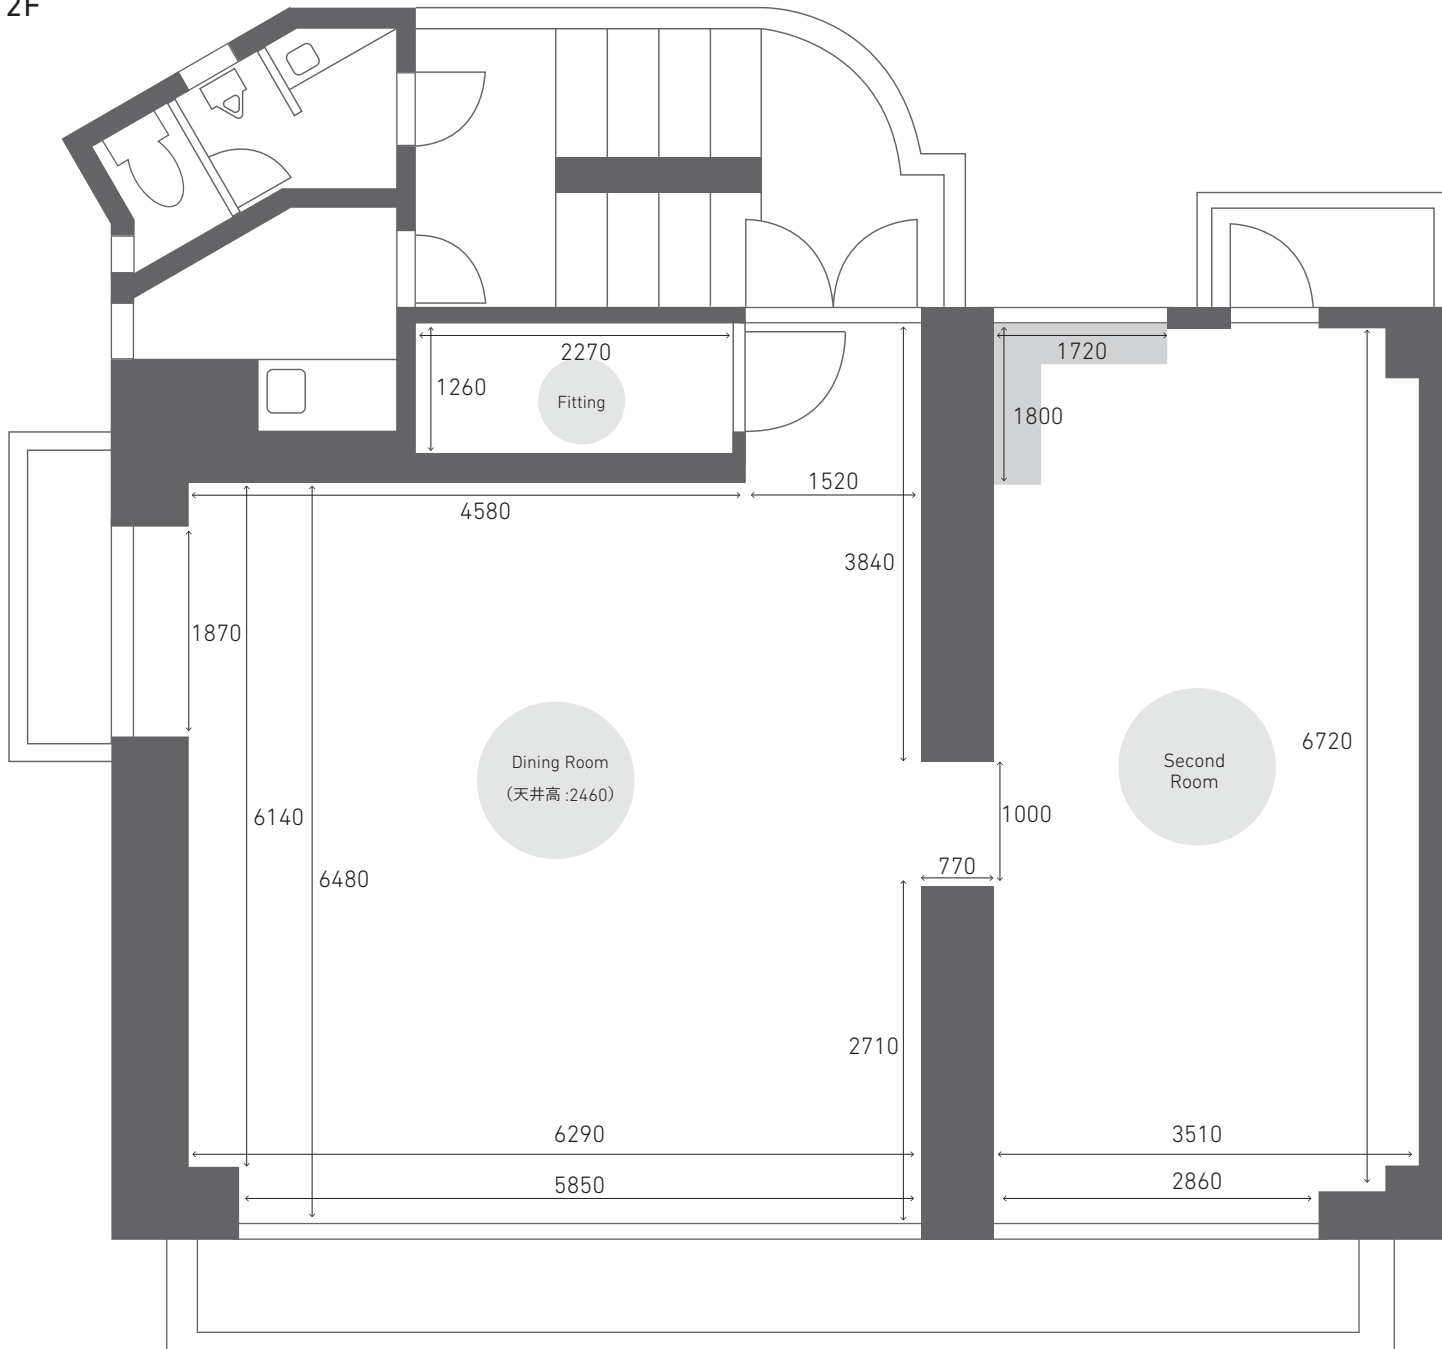

STUDIO OSK

size detail

STUDIO OSK - 1F

STUDIO OSK - 2F

STUDIO OSK - 3F

STUDIO OSK - 1F

-door

- ① W1180 H2100
- ② W745 H1900
- ③ W770 H1790
- ④ W675 H1900

-window

- ① W1060 H1210
- ② W1060 H1210
- ③ W1060 H1210
- ④ W6160 H1210
- ⑤ W1813 H1210
- ⑥ W1513 H1210

STUDIO OSK - 2F

-door

- ① W1600 H1905
- ② W780 H1900
- ③ W750 H1950

-window

- ① W5860 H1915
- ② W2865 H1915
- ③ W1865 H1920
- ④ W1525 H1215