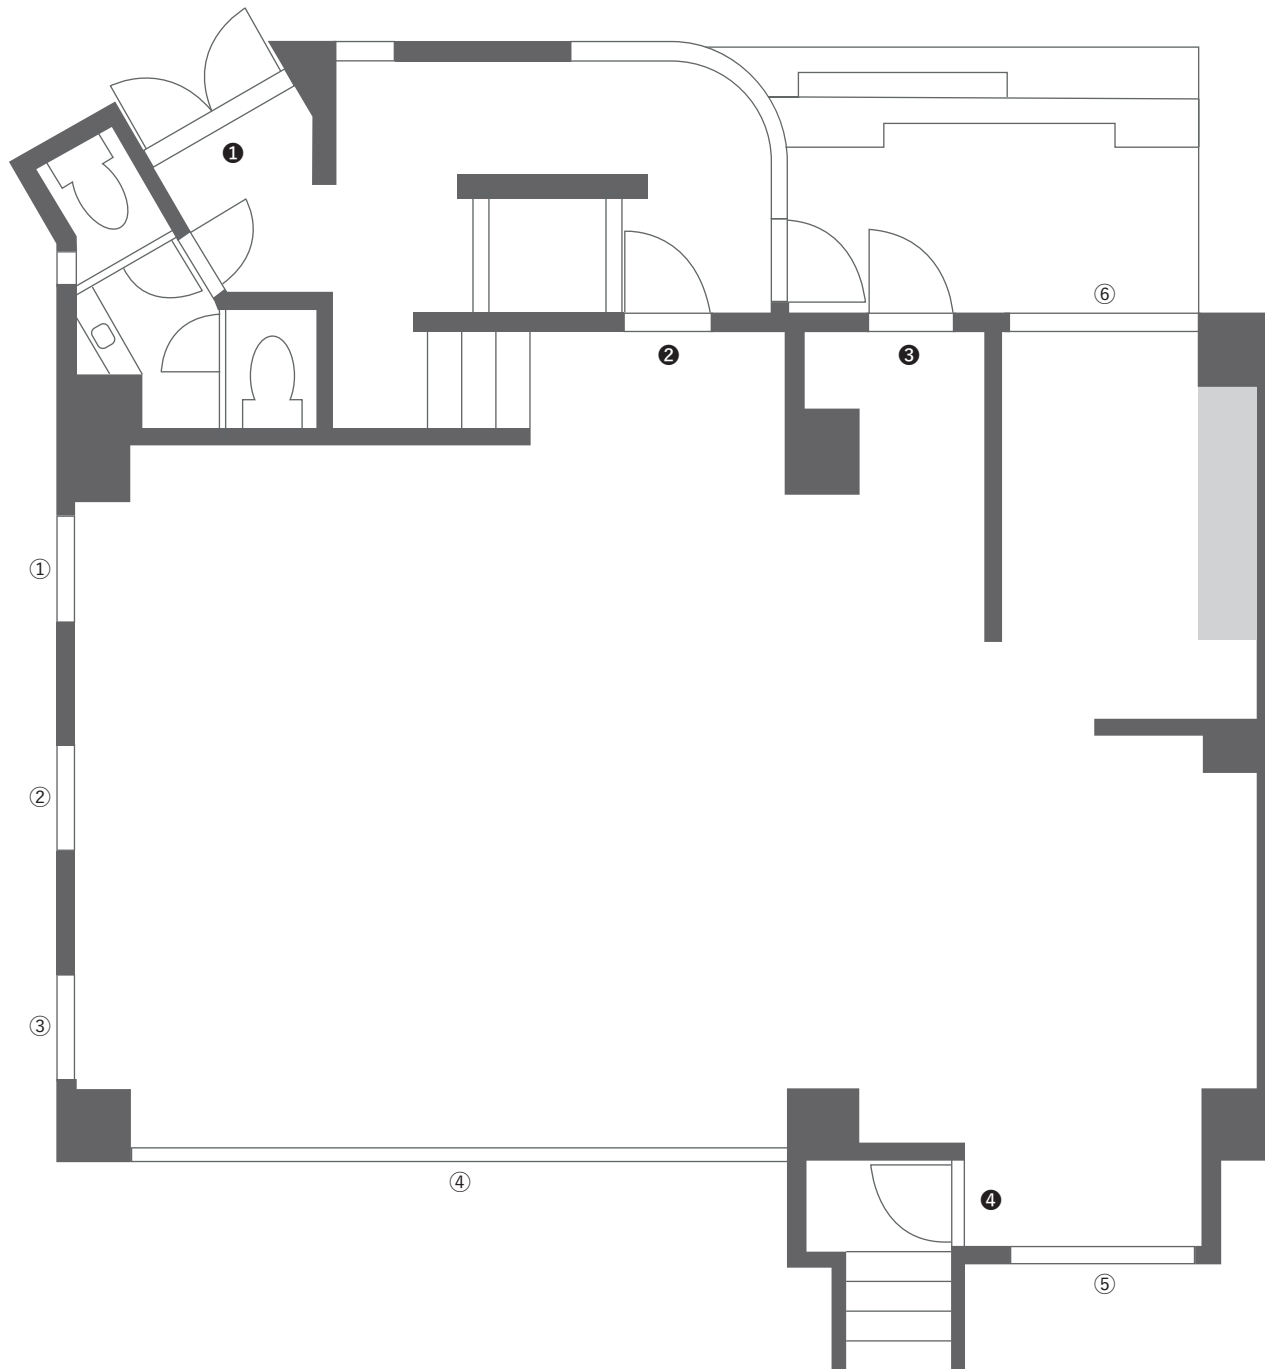

STUDIO OSK

size detail

STUDIO OSK - 1F

STUDIO OSK - 2F

STUDIO OSK - 3F

STUDIO OSK - 1F

-door

- ① W1180 H2100
- ② W745 H1900
- ③ W770 H1790
- ④ W675 H1900

-window

- ① W1060 H1210
- ② W1060 H1210
- ③ W1060 H1210
- ④ W6160 H1210
- ⑤ W1813 H1210
- ⑥ W1513 H1210

STUDIO OSK - 2F

-door

- ① W1600 H1905
- ② W780 H1900
- ③ W750 H1950

-window

- ① W5860 H1915
- ② W2865 H1915
- ③ W1865 H1920
- ④ W1525 H1215