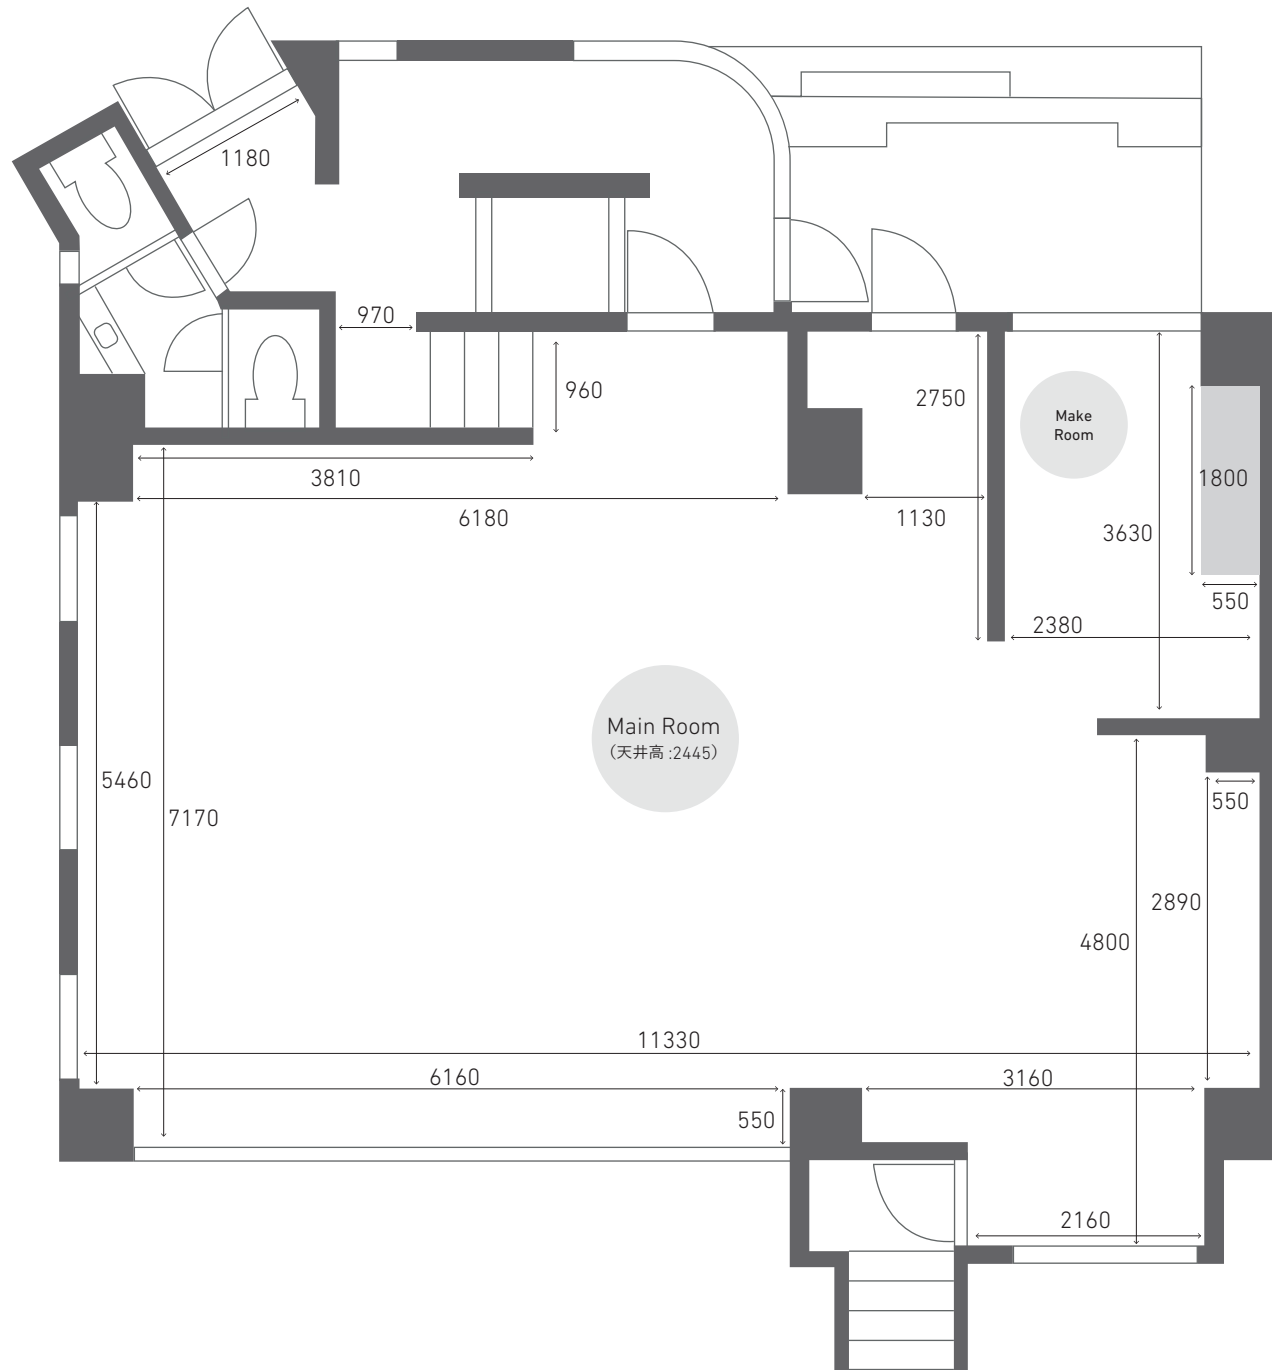

STUDIO OSK

size detail

STUDIO OSK - 1F

STUDIO OSK - 2F

STUDIO OSK - 3F

STUDIO OSK - 1F

-door

- ① W1180 H2100
- ② W745 H1900
- ③ W770 H1790
- ④ W675 H1900

-window

- ① W1060 H1210
- ② W1060 H1210
- ③ W1060 H1210
- ④ W6160 H1210
- ⑤ W1813 H1210
- ⑥ W1513 H1210

STUDIO OSK - 2F

-door

- ① W1600 H1905
- ② W780 H1900
- ③ W750 H1950

-window

- ① W5860 H1915
- ② W2865 H1915
- ③ W1865 H1920
- ④ W1525 H1215