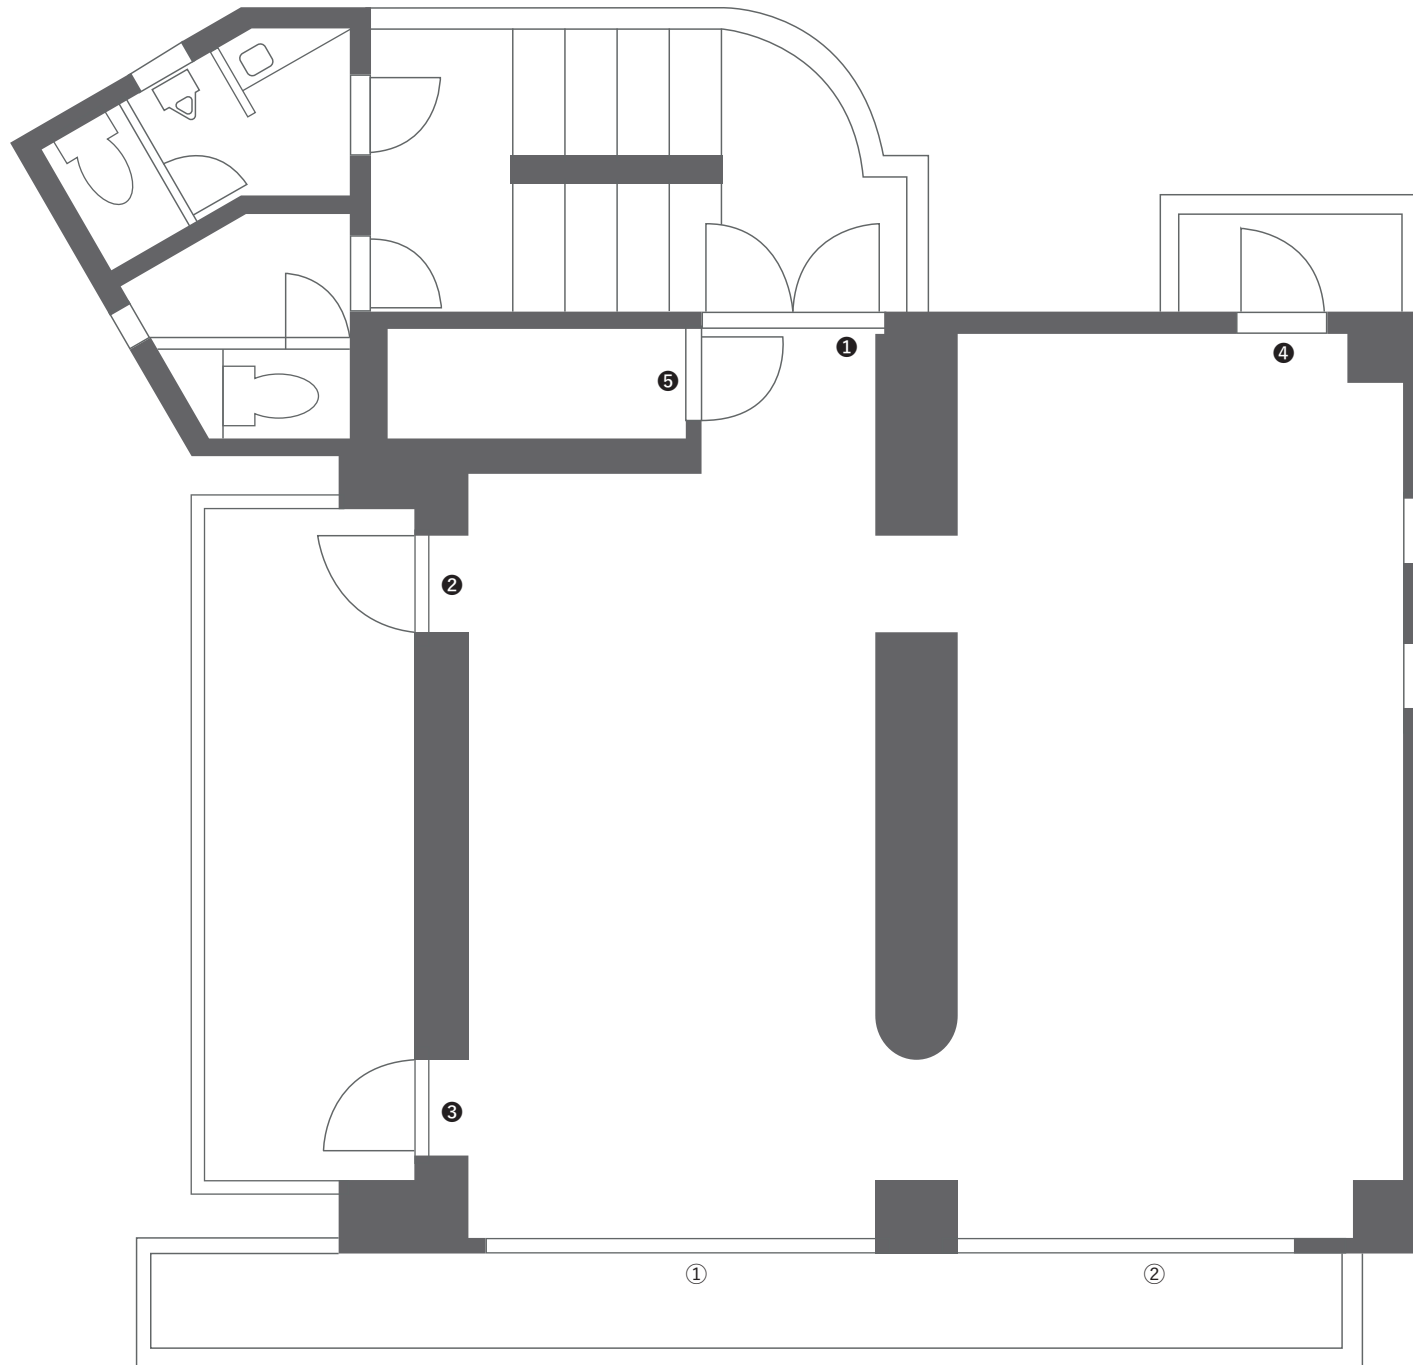

STUDIO OSK - 3F

-door

- ① W1510 H1890
- ② W715 H1885
- ③ W715 H1885
- ④ W710 H1785
- ⑤ W743 H1955

-window

- ① W3310 H1915
- ② W2860 H1915
- ③ W560 H630
- ④ W560 H630