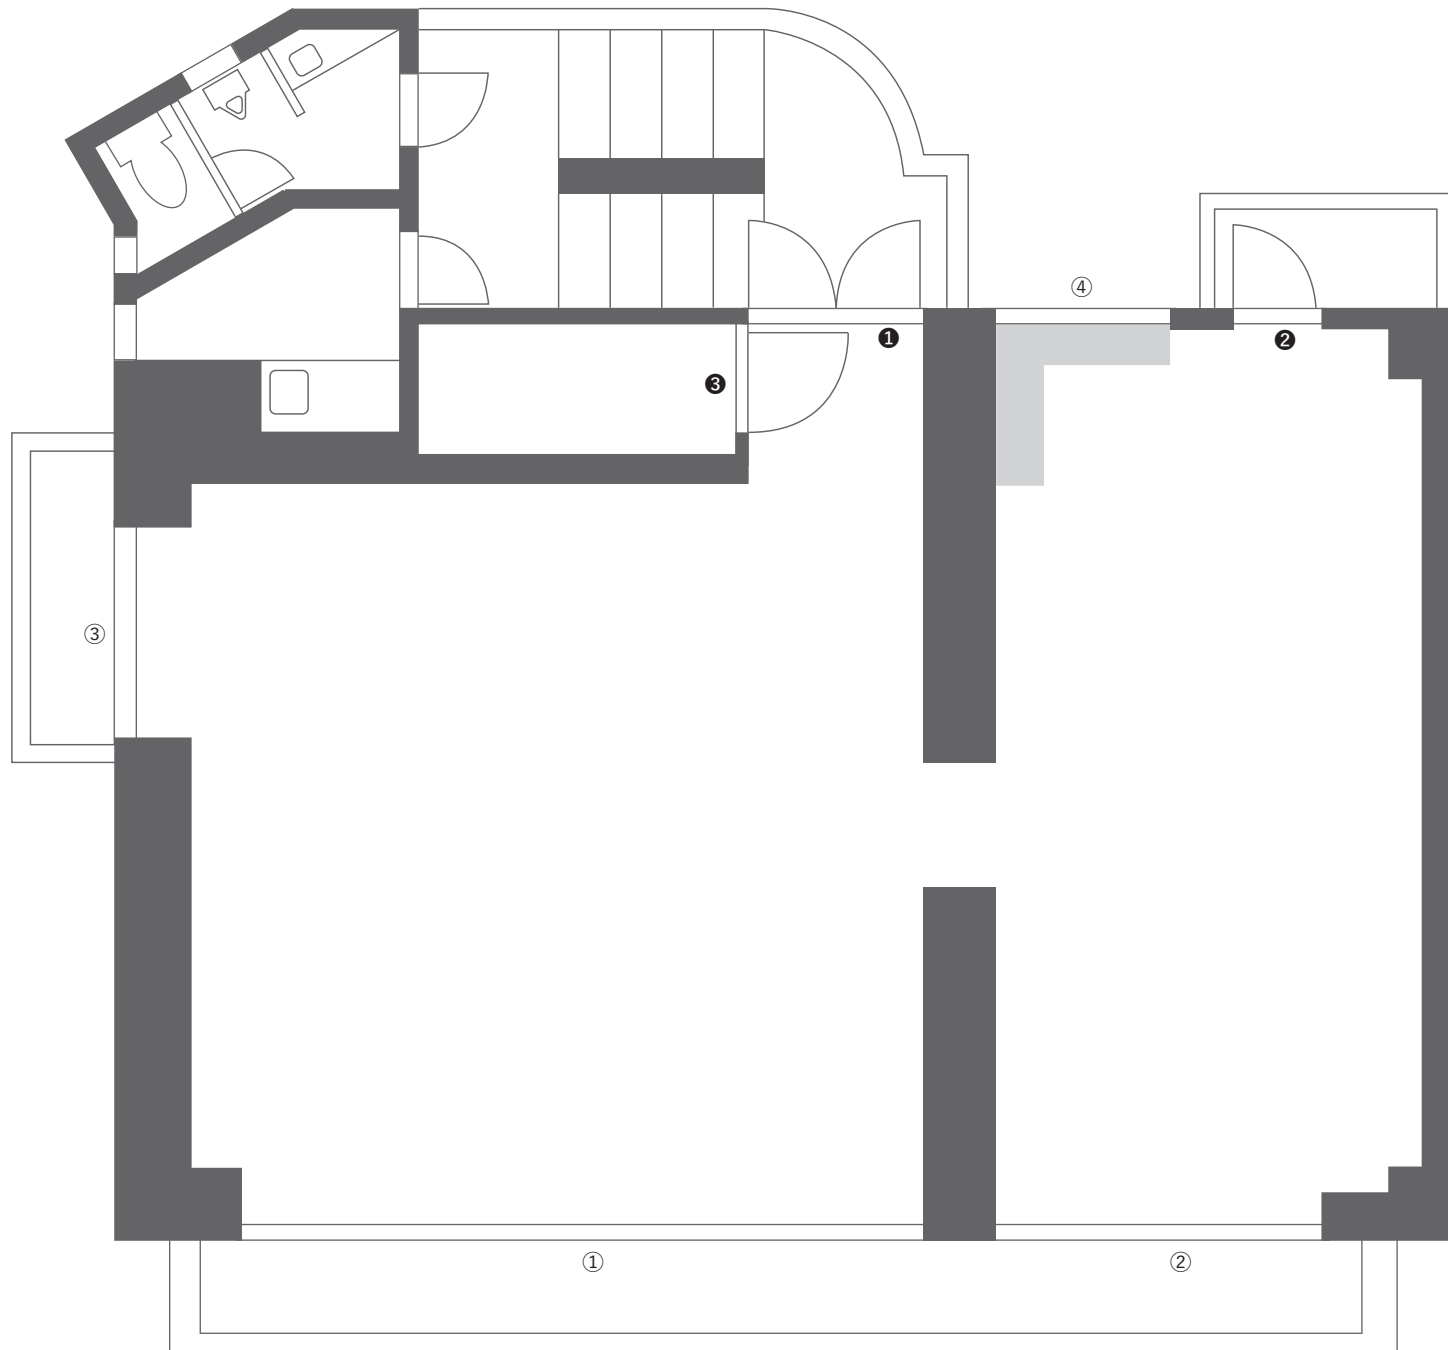

STUDIO OSK

size detail

STUDIO OSK - 1F

STUDIO OSK - 2F

STUDIO OSK - 3F

STUDIO OSK - 1F

-door

- ① W1180 H2100
- ② W745 H1900
- ③ W770 H1790
- ④ W675 H1900

-window

- ① W1060 H1210
- ② W1060 H1210
- ③ W1060 H1210
- ④ W6160 H1210
- ⑤ W1813 H1210
- ⑥ W1513 H1210

STUDIO OSK - 2F

-door

- ① W1600 H1905
- ② W780 H1900
- ③ W750 H1950

-window

- ① W5860 H1915
- ② W2865 H1915
- ③ W1865 H1920
- ④ W1525 H1215