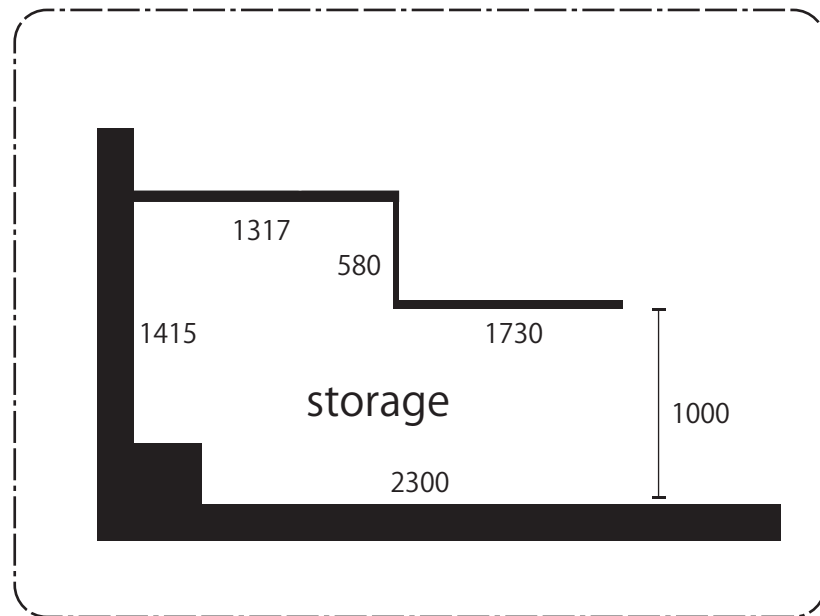

size details - 1st floor

Kamata Souko

door / window - 1st floor

-door

- ❶ W 1600 × H 2900 *2
- ❷ W 630 × H 1030
- ❸ W 630 × H 2000

-window

- Ⓐ W 1600 × H 360 *2
- Ⓑ W 1820 × H 360 *2
- Ⓒ W 1520 × H 360 *2
- Ⓓ W 1220 × H 360 *2

※参考例 / A~D 形状共通

Kamata Souko

size details - 2nd floor

Kamata Souko

door / window - 2nd floor

-window

Ⓐ W 1650 × H 360 *2

Ⓑ W 1700 × H 600