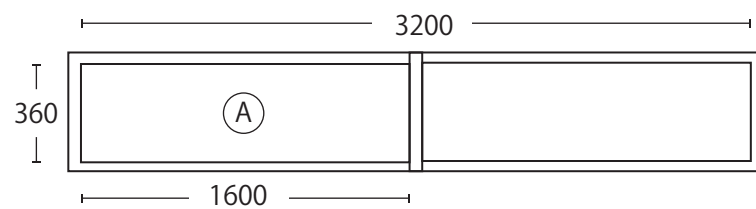

-window

- Ⓐ W 1600 × H 360 *2
- Ⓑ W 1820 × H 360 *2
- Ⓒ W 1520 × H 360 *2
- Ⓓ W 1220 × H 360 *2

※参考例 / A~D 形状共通