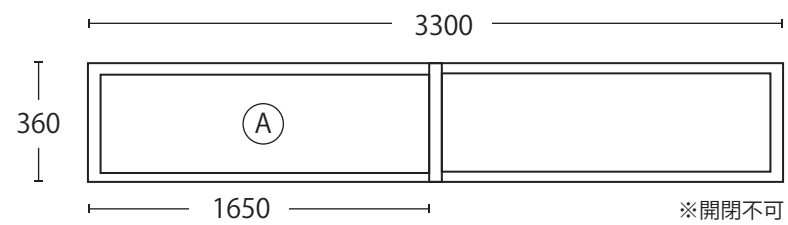

size details - 1st floor

Kamata Souko

door / window - 1st floor

-door

- ❶ W 1600 × H 2900 *2
- ❷ W 630 × H 1030
- ❸ W 630 × H 2000

-window

- Ⓐ W 1600 × H 360 *2
- Ⓑ W 1820 × H 360 *2
- Ⓒ W 1520 × H 360 *2
- Ⓓ W 1220 × H 360 *2

※参考例 / A~D 形状共通

Kamata Souko

size details - 2nd floor

Kamata Souko

door / window - 2nd floor

-window

Ⓐ W 1650 × H 360 *2

Ⓑ W 1700 × H 600