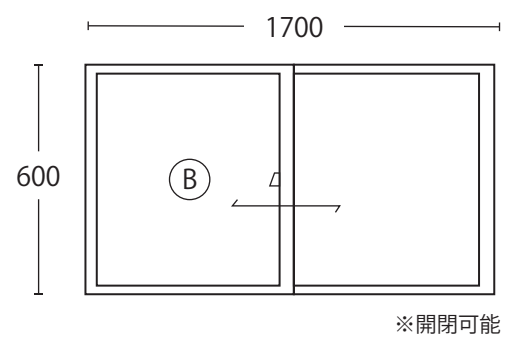

size details - 1st floor

Kamata Souko

door / window - 1st floor

-door

- ❶ W 1600 × H 2900 *2
- ❷ W 630 × H 1030
- ❸ W 630 × H 2000

-window

- Ⓐ W 1600 × H 360 *2
- Ⓑ W 1820 × H 360 *2
- Ⓒ W 1520 × H 360 *2
- Ⓓ W 1220 × H 360 *2

※参考例 / A~D 形状共通

Kamata Souko

size details - 2nd floor

Kamata Souko

door / window - 2nd floor

-window

Ⓐ W 1650 × H 360 *2

Ⓑ W 1700 × H 600