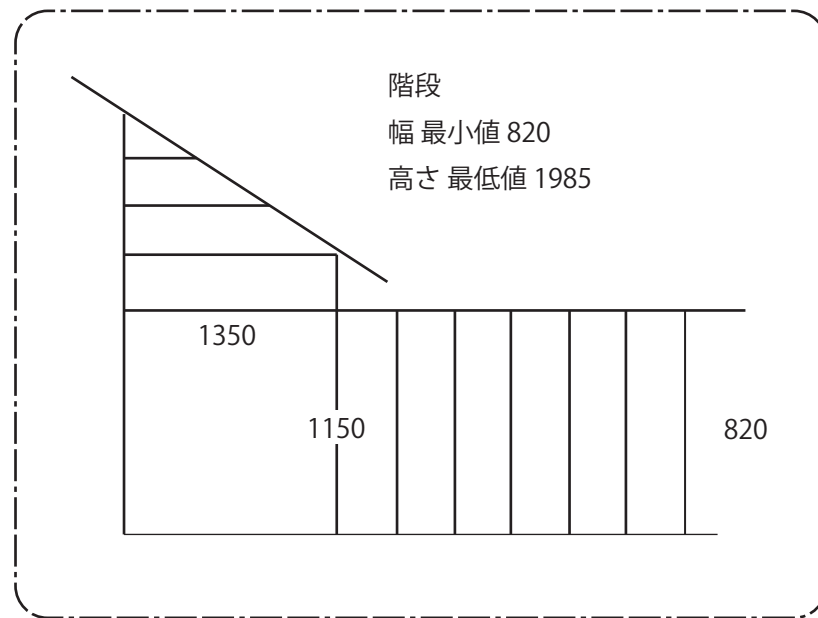

size details - 1st floor

Kamata Souko

door / window - 1st floor

-door

- ❶ W 1600 × H 2900 *2
- ❷ W 630 × H 1030
- ❸ W 630 × H 2000

-window

- Ⓐ W 1600 × H 360 *2
- Ⓑ W 1820 × H 360 *2
- Ⓒ W 1520 × H 360 *2
- Ⓓ W 1220 × H 360 *2

※参考例 / A~D 形状共通

Kamata Souko

size details - 2nd floor

Kamata Souko

door / window - 2nd floor

-window

Ⓐ W 1650 × H 360 *2

Ⓑ W 1700 × H 600