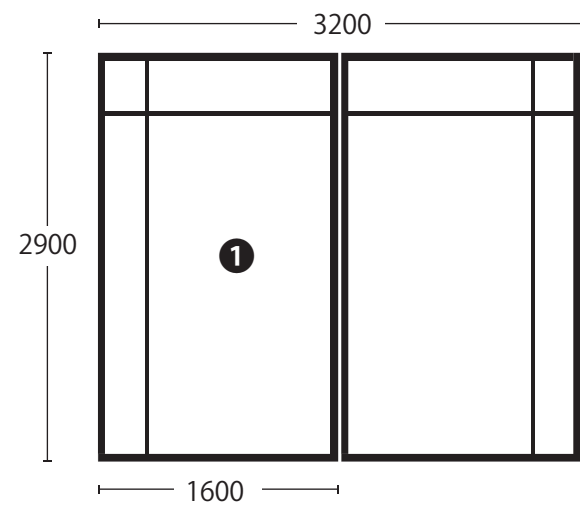

size details - 1st floor

Kamata Souko

door / window - 1st floor

-door

- ❶ W 1600 × H 2900 *2
- ❷ W 630 × H 1030
- ❸ W 630 × H 2000

-window

- Ⓐ W 1600 × H 360 *2
- Ⓑ W 1820 × H 360 *2
- Ⓒ W 1520 × H 360 *2
- Ⓓ W 1220 × H 360 *2

※参考例 / A~D 形状共通

Kamata Souko

size details - 2nd floor

Kamata Souko

door / window - 2nd floor

-window

Ⓐ W 1650 × H 360 *2

Ⓑ W 1700 × H 600