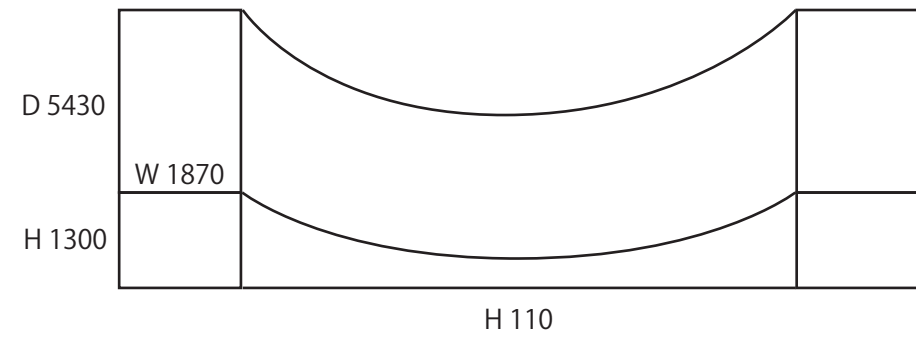

size details - 1st floor

Kamata Souko

door / window - 1st floor

-door

- ❶ W 1600 × H 2900 *2
- ❷ W 630 × H 1030
- ❸ W 630 × H 2000

-window

- Ⓐ W 1600 × H 360 *2
- Ⓑ W 1820 × H 360 *2
- Ⓒ W 1520 × H 360 *2
- Ⓓ W 1220 × H 360 *2