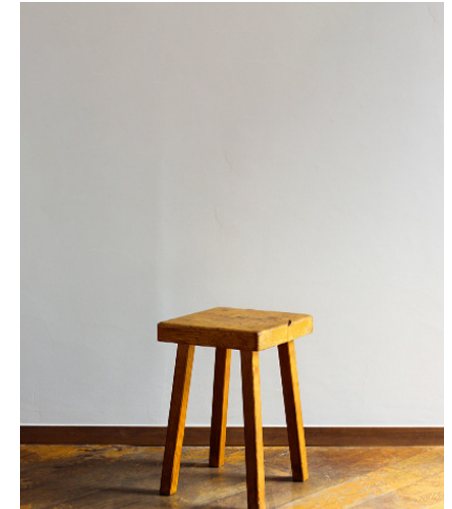

PROPS & FURNITURE

ATEM PROPS & FURNITURE

Pierre Jeanneret leg Easy Chair
W540 × D790 × H737mm

Pierre Jeanneret A-leg Rattan Ottoman
W403 × D323 × H402mm

Pierre Jeanneret Rattan High Stool
φ381 × H675mm

スツール
W295 × D295 × H460mm