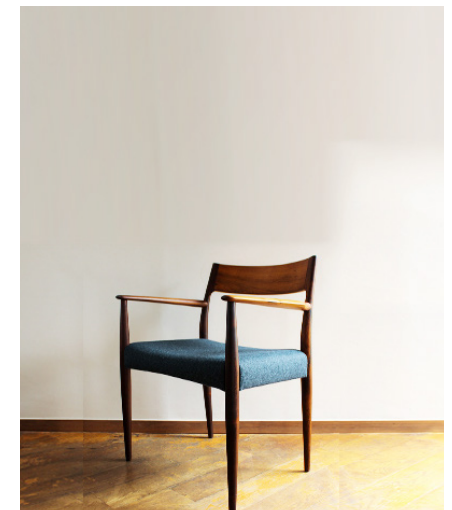

アームチェア
W635 × D525 × H750mm SH445mm AH625mm